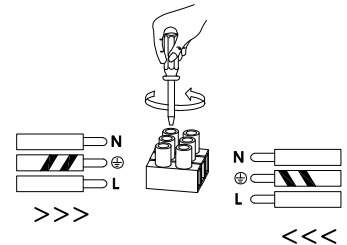

NOVA LUCE

9333088

①

Turn off the general Switch

②

Drill holes & apply plastic anchors
With screws

③

Connect the wires

④

Apply the nut

⑤

Install crystal lights

⑥

Turn on the general switch