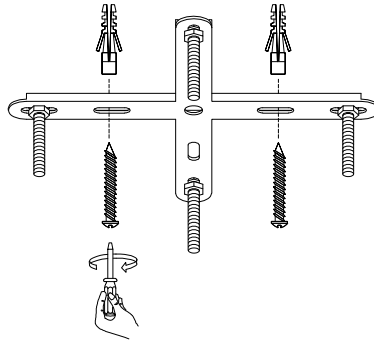

NOVA LUCE

9333088

①

Turn off the general Switch

②

Drill holes & apply plastic anchors
With screws

③

Connect the wires

④

Apply the nut

⑤

Install crystal lights

⑥

Turn on the general switch