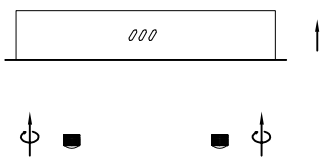

Connect the wires

④