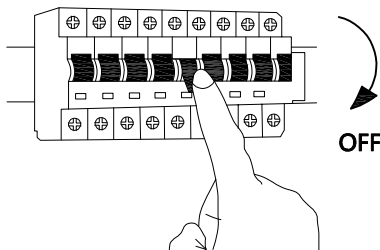

NOVA LUCE

9333088

①

Turn off the general Switch

②

Drill holes & apply plastic anchors
With screws

③

Connect the wires

④

Apply the nut

⑤

Install crystal lights

⑥

Turn on the general switch