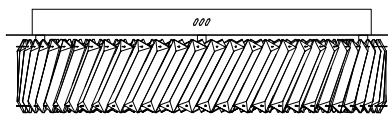

Apply the nut

⑤