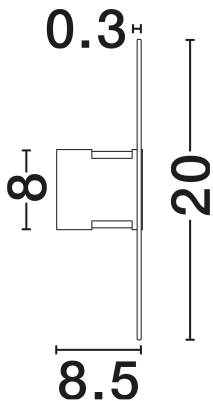

NOVA LUCE

PRODUCT DATASHEET

Version: 001

PRODUCT PHOTOGRAPH

TECHNICAL DRAWING

GENERAL INFORMATION

Product Code	9236424
Collection	Indoor
Product Category	Table
Product Family	Vetrio
Mounting Location	Table
Application Environment	Indoor
Specifications	N/A

DIMENSION & WEIGHT

LxWxH (cm)	D: 20 W: 8.5
Cut Out (cm)	N/A
Weight (Kgr)	0.6

MATERIAL & COLOR

Product Color	Matt Black & Clear
Body Material	Metal & Glass

APPLICATION & MOUNTING

Ambient Working Temp.	Max 45°C
Type of Protection	IP20
Dimmable	No
Type of Dimming	N/A
Mounting type	Surface
Mounting Depth (cm)	N/A
Led Module Replaceable	No
Light Source	LED

Power (Nominal)	6W
Input voltage (Nominal)	220-240V
Mains Frequency	50/60Hz

PHOTOMETRICAL DATA

Luminous Flux	203lm
Color Temperature	3000K
Light Color (Designation)	Warm White

WARRANTY

Warranty	3 Years
----------	----------------