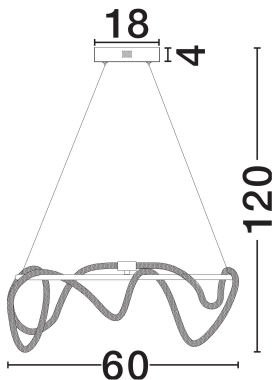

NOVA LUCE

PRODUCT DATASHEET

Version: 001

PRODUCT PHOTOGRAPH

TECHNICAL DRAWING

GENERAL INFORMATION

Product Code	9082092
Collection	Indoor
Product Category	Suspension
Product Family	Cerelia
Mounting Location	Wall
Application Environment	Indoor
Specifications	N/A

DIMENSION & WEIGHT

LxWxH (cm)	D: 60 H: 120
Cut Out (cm)	N/A
Weight (Kgr)	3

MATERIAL & COLOR

Product Color	Brass Gold
Body Material	Metal & Silicone

APPLICATION & MOUNTING

Ambient Working Temp.	Max 45°C
Type of Protection	IP20
Dimmable	Yes
Type of Dimming	Triac
Mounting type	Surface
Mounting Depth (cm)	N/A
Led Module Replaceable	No
Light Source	LED

Power (Nominal)	34W
Input voltage (Nominal)	220-240V
Mains Frequency	50/60Hz

PHOTOMETRICAL DATA

Luminous Flux	2271lm
Color Temperature	3000K
Light Color (Designation)	Warm White

WARRANTY

Warranty	3 Years
----------	----------------