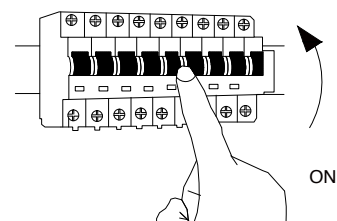

# NOVA LUCE

9009115

1

Turn off the general switch

2

Drill holes & apply plastic anchors  
With screws

3

Connect the wires

4

Apply the side screws

5

By rotating  
Apply the glass into place

6

Turn on the general switch