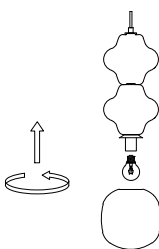

# NOVA LUCE

9009115

1

Turn off the general switch

2

Drill holes & apply plastic anchors  
With screws

3

Connect the wires

4

Apply the side screws

5

By rotating  
Apply the glass into place

6

Turn on the general switch