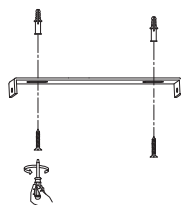

# NOVA LUCE

9009115

1

Turn off the general switch

2

Drill holes & apply plastic anchors  
With screws

3

Connect the wires

4

Apply the side screws

5

By rotating  
Apply the glass into place

6

Turn on the general switch