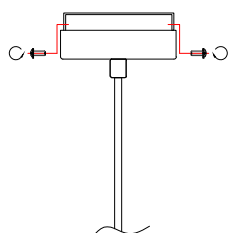

# NOVA LUCE

9009115

1

Turn off the general switch

2

Drill holes & apply plastic anchors  
With screws

3

Connect the wires

4

Apply the side screws

5

By rotating  
Apply the glass into place

6

Turn on the general switch