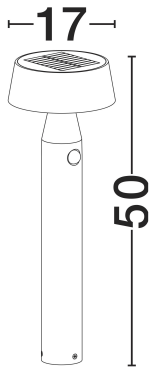

NOVA LUCE

PRODUCT DATASHEET

Version: 001

PRODUCT PHOTOGRAPH

TECHNICAL DRAWING

GENERAL INFORMATION

Product Code	9136462
Collection	Outdoor
Product Category	Bollard
Product Family	Chiaro
Mounting Location	Ground
Application Environment	Outdoor
Specifications	N/A

DIMENSION & WEIGHT

LxWxH (cm)	D:17 H:50 cm
Cut out (cm)	N/A
Weight (Kgr)	1.726

MATERIAL & COLOR

Product Color	Sandy Black
Body Material	Aluminium & Pc

APPLICATION & MOUNTING

Ambient Working Temp.	Max 45 oC
Type of Protection	IP54
Dimmable	No
Type of Dimming	N/A
Mounting type	Surface
Mounting Depth (cm)	N/A
Led Module Replaceable	No
Light Source	LED

Power (Nominal)	1w
Input voltage (Nominal)	220-240Vac
Mains Frequency	50/60Hz

PHOTOMETRICAL DATA

Luminous Flux	69lm
Color Temperature	3000K
Light Color (Designation)	Warm White

WARRANTY

Warranty	3 Years
----------	----------------