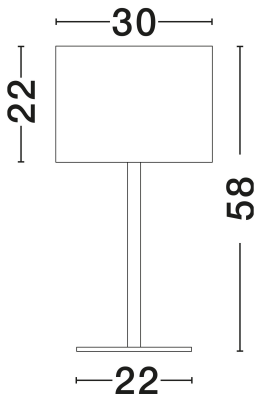

NOVA LUCE

PRODUCT DATASHEET

Version: 001

PRODUCT PHOTOGRAPH

TECHNICAL DRAWING

GENERAL INFORMATION

Product Code	9695328
Collection	Indoor
Product Category	Table
Product Family	Sibnia
Mounting Location	Table
Application Environment	Indoor
Specifications	N/A

DIMENSION & WEIGHT

LxWxH (cm)	D: 30 H: 57,8
Cut Out (cm)	N/A
Weight (Kgr)	3

MATERIAL & COLOR

Product Color	Sandy Black
Body Material	Metal & Fabric

APPLICATION & MOUNTING

Ambient Working Temp.	Max 45°C
Type of Protection	IP20
Dimmable	Yes
Type of Dimming	N/A
Mounting type	Surface
Mounting Depth (cm)	N/A
Led Module Replaceable	Yes
Light Source	E27

Power (Nominal)	1x12W
Input voltage (Nominal)	100-240V
Mains Frequency	50/60Hz

PHOTOMETRICAL DATA

Luminous Flux	N/A
Color Temperature	N/A
Light Color (Designation)	N/A

WARRANTY

Warranty	3 Years
----------	----------------