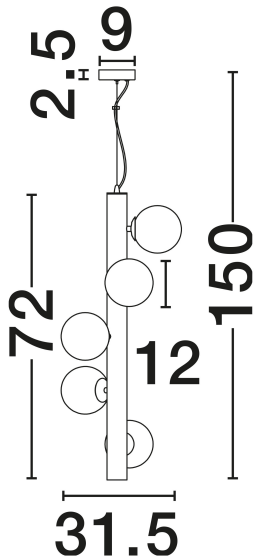

NOVA LUCE

PRODUCT DATASHEET

Version: 001

PRODUCT PHOTOGRAPH

TECHNICAL DRAWING

GENERAL INFORMATION

Product Code	9724582
Collection	Indoor
Product Category	Suspension
Product Family	Jaklin
Mounting Location	Ceiling
Application Environment	Indoor
Specifications	N/A

DIMENSION & WEIGHT

LxWxH (cm)	D: 31.5 H1: 72 H2: 150
Cut Out (cm)	N/A
Weight (Kgr)	2.5

MATERIAL & COLOR

Product Color	Opal & Antique Brass
Body Material	Glass & Metal

APPLICATION & MOUNTING

Ambient Working Temp.	Max 45°C
Type of Protection	IP20
Dimmable	Yes
Type of Dimming	N/A
Mounting type	Surface
Mounting Depth (cm)	N/A
Led Module Replaceable	Yes
Light Source	G9

Power (Nominal)	5x5W
Input voltage (Nominal)	100-240V
Mains Frequency	50/60Hz

PHOTOMETRICAL DATA

Luminous Flux	N/A
Color Temperature	N/A
Light Color (Designation)	N/A

WARRANTY

Warranty	3 Years
----------	----------------