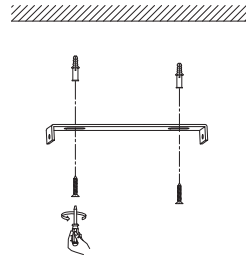

NOVA LUCE

9580677 , 9580577

1

Turn off the general switch

2

Drill holes & apply plastic anchors
With screws

3

Connect the wires

4

Apply the side screws

5

Turn on the general switch