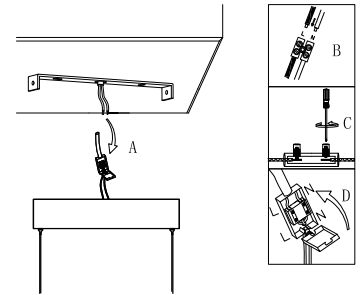

NOVA LUCE

9580677 , 9580577

1

Turn off the general switch

2

Drill holes & apply plastic anchors
With screws

3

Connect the wires

4

Apply the side screws

5

Turn on the general switch