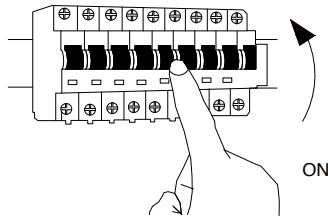

NOVA LUCE

9580677 , 9580577

1

Turn off the general switch

2

Drill holes & apply plastic anchors
With screws

3

Connect the wires

4

Apply the side screws

5

Turn on the general switch