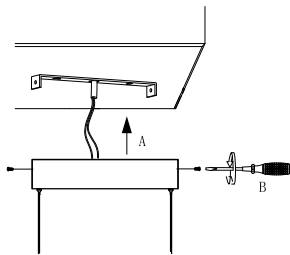

NOVA LUCE

9580677 , 9580577

1

Turn off the general switch

2

Drill holes & apply plastic anchors
With screws

3

Connect the wires

4

Apply the side screws

5

Turn on the general switch