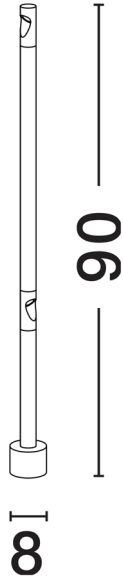

PRODUCT PHOTOGRAPH

TECHNICAL DRAWING

GENERAL INFORMATION

Product Code	9060250
Collection	Outdoor
Product Category	Bollard
Product Family	Luxor
Mounting Location	Ground
Application Environment	Outdoor
Specifications	Antisalt Protection

DIMENSION & WEIGHT

LxWxH (cm)	D: 8 H: 90
Cut out (cm)	N/A
Weight (Kgr)	0

MATERIAL & COLOR

Product Color	Black
Body Material	Aluminium

APPLICATION & MOUNTING

Ambient Working Temp.	Max 45 oC
Type of Protection	IP65
Dimmable	No
Type of Dimming (Optional)	N/A
Mounting type	Surface
Mounting Depth (cm)	N/A
Led Module Replaceable	No
Light Source	LED

NOVA LUCE

PRODUCT DATASHEET

Version: 001

ELECTRICAL DATA

Power (Nominal)	9 W
Input voltage (Nominal)	220-240Vac
Mains Frequency	50/60Hz

PHOTOMETRICAL DATA

Luminous Flux	378 lm
Color Temperature	3000 K
Light Color (Designation)	Warm White