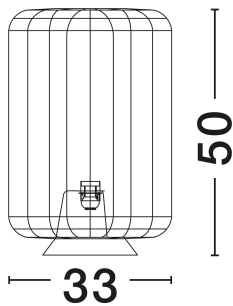

NOVA LUCE

PRODUCT DATASHEET

Version: 001

PRODUCT PHOTOGRAPH

TECHNICAL DRAWING

GENERAL INFORMATION

Product Code	9586611
Collection	Indoor
Product Category	Table
Product Family	Abby
Mounting Location	Table
Application Environment	Indoor
Specifications	N/A

DIMENSION & WEIGHT

LxWxH (cm)	D: 33 H: 50
Cut Out (cm)	N/A
Weight (Kgr)	1.3

MATERIAL & COLOR

Product Color	Natural, Blue, Yellow
Body Material	Rope

APPLICATION & MOUNTING

Ambient Working Temp.	Max 45°C
Type of Protection	IP20
Dimmable	Yes
Type of Dimming	N/A
Mounting type	Surface
Mounting Depth (cm)	N/A
Led Module Replaceable	Yes
Light Source	E27

Power (Nominal)	1x12W
Input voltage (Nominal)	100-240V
Mains Frequency	50/60Hz

PHOTOMETRICAL DATA

Luminous Flux	N/A
Color Temperature	N/A
Light Color (Designation)	N/A

WARRANTY

Warranty	3 Years
----------	----------------