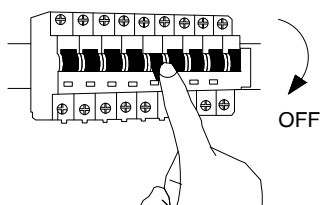

NOVA LUCE

9111361, 9111362

1

Turn off the general switch

2

Align, mark and drill holes
apply plastic anchors & tie up screws

3

Connect the wires

4

Apply the glass

5

Turn on the general switch