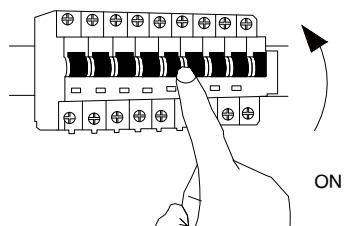

NOVA LUCE

9111361, 9111362

1

Turn off the general switch

2

Align, mark and drill holes
apply plastic anchors & tie up screws

3

Connect the wires

4

Apply the glass

5

Turn on the general switch