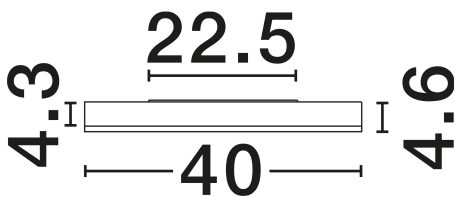

TECHNICAL DRAWING

GENERAL INFORMATION

Product Code	9190862
Collection	Indoor
Product Category	Ceiling
Product Family	Siena
Mounting Location	Ceiling
Application Environment	Indoor
Specifications	N/A

DIMENSION & WEIGHT

LxWxH (cm)	D: 40 W: 4.6
Cut Out (cm)	N/A
Weight (Kgr)	1.84

MATERIAL & COLOR

Product Color	Bronze
Body Material	Aluminium & Acrylic

APPLICATION & MOUNTING

Ambient Working Temp.	Max 45°C
Type of Protection	IP20
Dimmable	Yes
Type of Dimming	Triac
Mounting type	Surface
Mounting Depth (cm)	N/A
Led Module Replaceable	No
Light Source	LED

NOVA LUCE S.A

Schimatari Viotias
32009, Greece

+30 22620 58 121
+30 22620 56 743

info@novaluce.com
www.novaluce.com