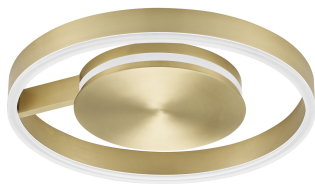

NOVA LUCE

PRODUCT DATASHEET

Version: 001

PRODUCT PHOTOGRAPH