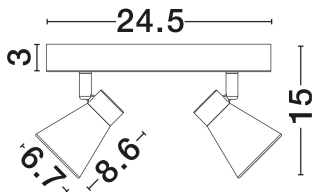

NOVA LUCE

PRODUCT DATASHEET

Version: 001

PRODUCT PHOTOGRAPH

GENERAL INFORMATION

Product Code	9155811
Collection	Indoor
Product Category	Spotlights
Product Family	Dublin
Mounting Location	Ceiling
Application Environment	Indoor
Specifications	N/A

DIMENSION & WEIGHT

LxWxH (cm)	L: 24.5 W: 5.5 H: 15
Cut Out (cm)	N/A
Weight (Kgr)	0.59

MATERIAL & COLOR

Product Color	Sandy White
Body Material	Metal

TECHNICAL DRAWING

APPLICATION & MOUNTING

Ambient Working Temp.	Max 45°C
Type of Protection	IP20
Dimmable	Yes
Type of Dimming	N/A
Mounting type	Surface
Mounting Depth (cm)	N/A
Led Module Replaceable	Yes
Light Source	GU10

Power (Nominal)	2 x 10W
Input voltage (Nominal)	100-240V
Mains Frequency	50/60Hz

PHOTOMETRICAL DATA

Luminous Flux	N/A
Color Temperature	N/A
Light Color (Designation)	N/A

WARRANTY

Warranty	3 Years
----------	----------------