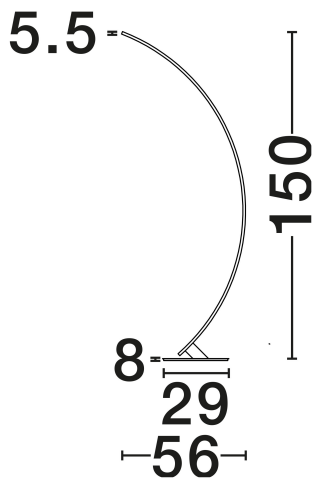

TECHNICAL DRAWING

GENERAL INFORMATION

Product Code	9348074
Collection	Indoor
Product Category	Floor
Product Family	Premium
Mounting Location	Floor
Application Environment	Indoor
Specifications	N/A

DIMENSION & WEIGHT

LxWxH (cm)	L: 20 W: 56 H: 150
Cut Out (cm)	N/A
Weight (Kgr)	5

MATERIAL & COLOR

Product Color	Sandy White
Body Material	Aluminium & Acrylic

APPLICATION & MOUNTING

Ambient Working Temp.	Max 45°C
Type of Protection	IP20
Dimmable	Yes
Type of Dimming	Triac
Mounting type	Surface
Mounting Depth (cm)	N/A
Led Module Replaceable	No
Light Source	LED

NOVA LUCE S.A

Schimatari Viotias
32009, Greece

+30 22620 58 121
+30 22620 56 743

info@novaluce.com
www.novaluce.com