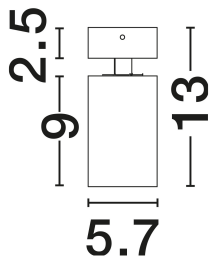

NOVA LUCE

PRODUCT DATASHEET

Version: 001

PRODUCT PHOTOGRAPH

GENERAL INFORMATION

Product Code	9111626
Collection	Indoor
Product Category	Spotlights
Product Family	Inus
Mounting Location	Ceiling
Application Environment	Indoor
Specifications	N/A

DIMENSION & WEIGHT

LxWxH (cm)	D: 5.7 H: 12.7
Cut Out (cm)	N/A
Weight (Kgr)	0.231

MATERIAL & COLOR

Product Color	Black & Chrome
Body Material	Aluminium

TECHNICAL DRAWING

APPLICATION & MOUNTING

Ambient Working Temp.	Max 45°C
Type of Protection	IP20
Dimmable	Yes
Type of Dimming	N/A
Mounting type	Surface
Mounting Depth (cm)	N/A
Led Module Replaceable	Yes
Light Source	GU10

Power (Nominal)	1x10W
Input voltage (Nominal)	100-240V
Mains Frequency	50/60Hz

PHOTOMETRICAL DATA

Luminous Flux	N/A
Color Temperature	N/A
Light Color (Designation)	N/A

WARRANTY

Warranty	3 Years
----------	----------------