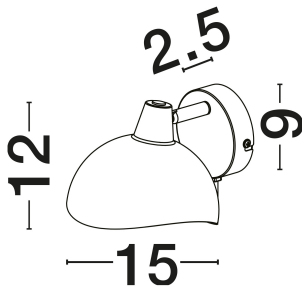

NOVA LUCE

PRODUCT DATASHEET

Version: 001

PRODUCT PHOTOGRAPH

GENERAL INFORMATION

Product Code	9555806
Collection	Indoor
Product Category	Wall
Product Family	Geti
Mounting Location	Wall
Application Environment	Indoor
Specifications	N/A

DIMENSION & WEIGHT

LxWxH (cm)	D: 15 H: 12
Cut Out (cm)	N/A
Weight (Kgr)	0.6

MATERIAL & COLOR

Product Color	Matt Black & Gold
Body Material	Metal

APPLICATION & MOUNTING

Ambient Working Temp.	Max 45°C
Type of Protection	IP20
Dimmable	Yes
Type of Dimming	N/A
Mounting type	Surface
Mounting Depth (cm)	N/A
Led Module Replaceable	Yes
Light Source	E14

TECHNICAL DRAWING

NOVA LUCE S.A

Schimatari Viotias
32009, Greece

+30 22620 58 121
+30 22620 56 743

info@novaluce.com
www.novaluce.com