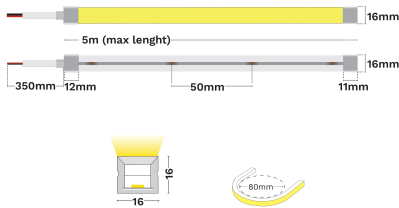

COMPATIBLE WITH

— On/Off Driver: N/A

— Triac Driver: N/A

— Dali Driver: N/A

GENERAL INFORMATION

Product Code	9540133
Product Category	Neon Flex
Product Family	Kema 16X16
Mounting Location	N/A
Application Environment	Outdoor

DIMENSION & WEIGHT

LxWxH (cm)	L:5m 16x16 mm
Cut out (cm)	N/A
Weight (Kgr)	N/A

MATERIAL & COLOR

Product Color	N/A
Body Material	Silicone
Cover Material	N/A

APPLICATION & MOUNTING

Ambient Working Temp.	45 C
Type of Protection	IP68
Protection Class IK	N/A
Dimmable	Yes
Type of Dimming (Optional)	Triac/Dali
Mounting type	N/A
Mounting Depth (cm)	N/A
Led Module Replaceable	No
Light Source	Led
Adjustable	No

NOVA LUCE S.A

Schimatari Viotias
32009, Greece

+30 22620 58 121
+30 22620 56 743

info@novaluce.com
www.novaluce.com