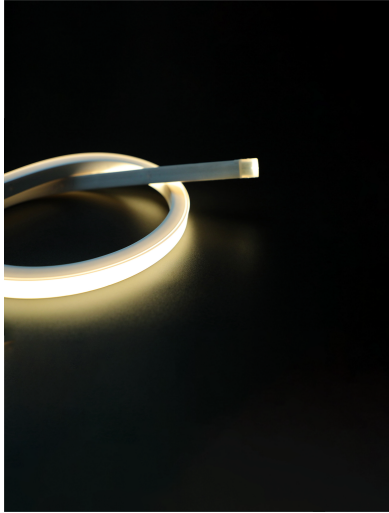

NOVA LUCE

PRODUCT DATASHEET

Version: 001

PRODUCT PHOTOGRAPH

TECHNICAL DRAWING