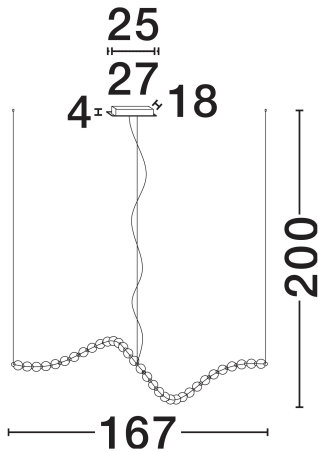

NOVA LUCE

PRODUCT DATASHEET

Version: 001

PRODUCT PHOTOGRAPH

TECHNICAL DRAWING

GENERAL INFORMATION

Product Code	9695206
Collection	Indoor
Product Category	Suspension
Product Family	Perla
Mounting Location	Wall
Application Environment	Indoor
Specifications	N/A

DIMENSION & WEIGHT

LxWxH (cm)	L: 167 W: 42 H: 200
Cut Out (cm)	N/A
Weight (Kgr)	16

MATERIAL & COLOR

Product Color	Chrome & Opal
Body Material	Metal & Glass

APPLICATION & MOUNTING

Ambient Working Temp.	Max 45°C
Type of Protection	IP20
Dimmable	Yes
Type of Dimming	Triac
Mounting type	Surface
Mounting Depth (cm)	N/A
Led Module Replaceable	No
Light Source	LED

Power (Nominal)	98W
Input voltage (Nominal)	220-240V
Mains Frequency	50/60Hz

PHOTOMETRICAL DATA

Luminous Flux	5563lm
Color Temperature	3000K
Light Color (Designation)	Warm White

WARRANTY

Warranty	3 Years
----------	----------------