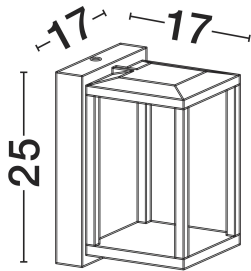

NOVA LUCE

PRODUCT DATASHEET

Version: 001

PRODUCT PHOTOGRAPH

GENERAL INFORMATION

Product Code	9030753
Collection	Outdoor
Product Category	Wall
Product Family	Prive
Mounting Location	Wall
Application Environment	Outdoor
Specifications	N/A

DIMENSION & WEIGHT

LxWxH (cm)	L:17 W:17 H:25 cm
Cut out (cm)	N/A
Weight (Kgr)	1.3

TECHNICAL DRAWING

MATERIAL & COLOR

Product Color	Sandy Black
Body Material	Aluminium & Glass

APPLICATION & MOUNTING

Ambient Working Temp.	Max 45 oC
Type of Protection	IP65
Dimmable	No
Type of Dimming	N/A
Mounting type	Surface
Mounting Depth (cm)	N/A
Led Module Replaceable	No
Light Source	LED