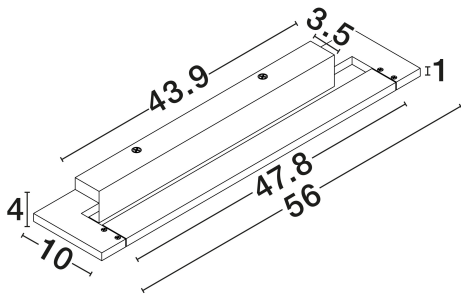

NOVA LUCE

PRODUCT DATASHEET

Version: 001

PRODUCT PHOTOGRAPH

GENERAL INFORMATION

Product Code	9002079
Collection	Indoor
Product Category	Wall
Product Family	Livo
Mounting Location	Ceiling
Application Environment	Indoor
Specifications	N/A

DIMENSION & WEIGHT

LxWxH (cm)	L: 56 W: 10 H: 4
Cut Out (cm)	N/A
Weight (Kgr)	1.4

MATERIAL & COLOR

Product Color	Sandy Black
Body Material	Aluminium & Acrylic

TECHNICAL DRAWING

APPLICATION & MOUNTING

Ambient Working Temp.	Max 45°C
Type of Protection	IP44
Dimmable	Yes
Type of Dimming	N/A
Mounting type	Surface
Mounting Depth (cm)	N/A
Led Module Replaceable	No
Light Source	LED

NOVA LUCE S.A

Schimatari Viotias
32009, Greece

+30 22620 58 121
+30 22620 56 743

info@novaluce.com
www.novaluce.com