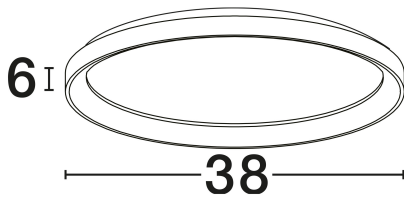

NOVA LUCE

PRODUCT DATASHEET

Version: 001

PRODUCT PHOTOGRAPH

TECHNICAL DRAWING

GENERAL INFORMATION

Product Code	9345681
Collection	Indoor
Product Category	Ceiling
Product Family	Pertino
Mounting Location	Ceiling
Application Environment	Indoor
Specifications	N/A

DIMENSION & WEIGHT

LxWxH (cm)	D: 38 H: 6
Cut Out (cm)	N/A
Weight (Kgr)	1.6

MATERIAL & COLOR

Product Color	Sandy Black
Body Material	Aluminium & Acrylic

APPLICATION & MOUNTING

Ambient Working Temp.	Max 45°C
Type of Protection	IP20
Dimmable	Yes
Type of Dimming	Triac
Mounting type	Surface
Mounting Depth (cm)	N/A
Led Module Replaceable	No
Light Source	LED

Power (Nominal)	30W
Input voltage (Nominal)	220-240V
Mains Frequency	50/60Hz

PHOTOMETRICAL DATA

Luminous Flux	1785lm
Color Temperature	2700K
Light Color (Designation)	Warm White

WARRANTY

Warranty	3 Years
----------	----------------