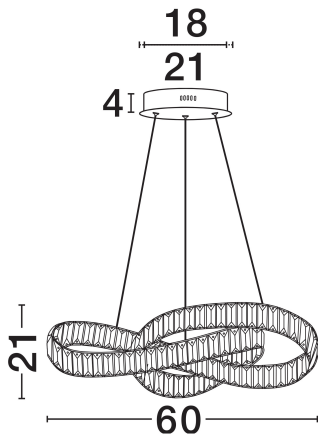

NOVA LUCE

PRODUCT DATASHEET

Version: 001

PRODUCT PHOTOGRAPH

TECHNICAL DRAWING

GENERAL INFORMATION

Product Code	9019722
Collection	Indoor
Product Category	Suspension
Product Family	Conceto
Mounting Location	Wall
Application Environment	Indoor
Specifications	N/A

DIMENSION & WEIGHT

LxWxH (cm)	D: 60 H: 120
Cut Out (cm)	N/A
Weight (Kgr)	7.7

MATERIAL & COLOR

Product Color	Platinum Gold
Body Material	Metal & Crystal

APPLICATION & MOUNTING

Ambient Working Temp.	Max 45°C
Type of Protection	IP20
Dimmable	Yes
Type of Dimming	Triac
Mounting type	Surface
Mounting Depth (cm)	N/A
Led Module Replaceable	No
Light Source	LED

Power (Nominal)	49W
Input voltage (Nominal)	220-240V
Mains Frequency	50/60Hz

PHOTOMETRICAL DATA

Luminous Flux	3185lm
Color Temperature	3500K
Light Color (Designation)	Warm White

WARRANTY

Warranty	3 Years
----------	----------------