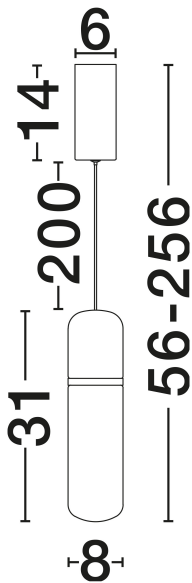

NOVA LUCE

PRODUCT DATASHEET

Version: 001

PRODUCT PHOTOGRAPH

TECHNICAL DRAWING

GENERAL INFORMATION

Product Code	9009263
Collection	Indoor
Product Category	Suspension
Product Family	Norma
Mounting Location	Ceiling
Application Environment	Indoor
Specifications	N/A

DIMENSION & WEIGHT

LxWxH (cm)	D: 8 H: 256
Cut Out (cm)	N/A
Weight (Kgr)	0.4

MATERIAL & COLOR

Product Color	Gradient Amber & Glossy Gold
Body Material	Glass & Metal

APPLICATION & MOUNTING

Ambient Working Temp.	Max 45°C
Type of Protection	IP20
Dimmable	Yes
Type of Dimming	Triac
Mounting type	Surface
Mounting Depth (cm)	N/A
Led Module Replaceable	No
Light Source	LED

Power (Nominal)	7W
Input voltage (Nominal)	220-240V
Mains Frequency	50/60Hz

PHOTOMETRICAL DATA

Luminous Flux	490lm
Color Temperature	3000K
Light Color (Designation)	Warm White

WARRANTY

Warranty	3 Years
----------	----------------