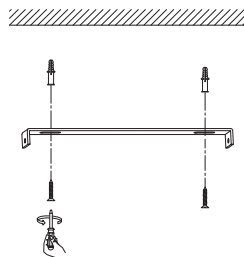

NOVA LUCE

9030953 9030954
9030955

1

Turn off the general switch

2

Drill holes & apply plastic anchors
With screws

3

Connect the wires

4

Apply side screws

5

Turn on general switch