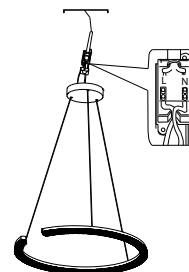

NOVA LUCE

9030953 9030954
9030955

1

Turn off the general switch

2

Drill holes & apply plastic anchors
With screws

3

Connect the wires

4

Apply side screws

5

Turn on general switch