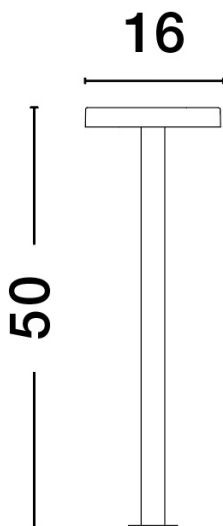

TECHNICAL DRAWING

APPLICATION & MOUNTING

Ambient Working Temp.	Max 40 °C
Type of Protection	IP54
Dimmable	No
Type of Dimming (Optional)	N/A
Mounting type	Surface
Mounting Depth (cm)	N/A
Led Module Replaceable	No
Light Source	LED

NOVA LUCE S.A

Schimatari Viotias
32009, Greece

+30 22620 58 121
+30 22620 56 743

info@novaluce.com
www.novaluce.com