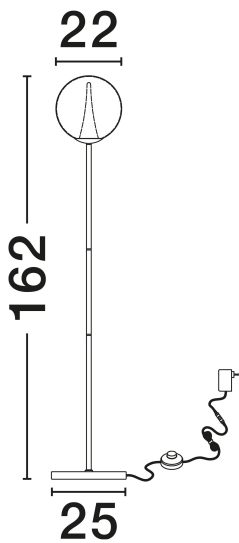

NOVA LUCE

PRODUCT DATASHEET

Version: 001

PRODUCT PHOTOGRAPH

TECHNICAL DRAWING

GENERAL INFORMATION

Product Code	9416943
Collection	Indoor
Product Category	Floor
Product Family	Galeo
Mounting Location	Floor
Application Environment	Indoor
Specifications	N/A

DIMENSION & WEIGHT

LxWxH (cm)	D: 22 H: 162
Cut Out (cm)	N/A
Weight (Kgr)	4.15

MATERIAL & COLOR

Product Color	Clear & Sandy Gold
Body Material	Glass & Metal

APPLICATION & MOUNTING

Ambient Working Temp.	Max 45°C
Type of Protection	IP20
Dimmable	Yes
Type of Dimming	Triac
Mounting type	Surface
Mounting Depth (cm)	N/A
Led Module Replaceable	No
Light Source	LED

Power (Nominal)	7W
Input voltage (Nominal)	220-240V
Mains Frequency	50/60Hz

PHOTOMETRICAL DATA

Luminous Flux	506lm
Color Temperature	3000K
Light Color (Designation)	Warm White

WARRANTY

Warranty	3 Years
----------	----------------