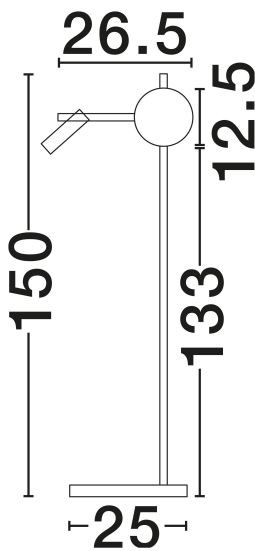

## PRODUCT PHOTOGRAPH

## TECHNICAL DRAWING

## DIMENSION & WEIGHT

LxWxH (cm)	L: 26.5 W: 16.5 H: 150
Cut Out (cm)	N/A
Weight (Kgr)	5.31

### PHOTOMETRICAL DATA

Luminous Flux	<b>750lm</b>
Color Temperature	<b>3200K</b>
Light Color (Designation)	<b>Warm White</b>