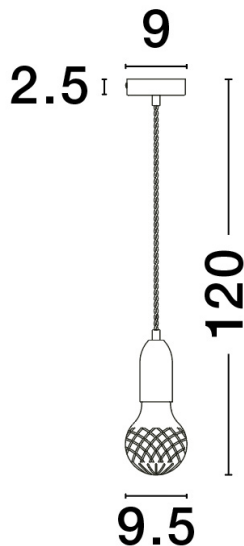

NOVA LUCE

PRODUCT DATASHEET

Version: 001

PRODUCT PHOTOGRAPH

TECHNICAL DRAWING

GENERAL INFORMATION

Product Code	9536417
Collection	Decorative
Product Category	Suspension
Product Family	Veda
Mounting Location	Ceiling
Application Environment	Indoor

DIMENSION & WEIGHT

LxWxH (cm)	D: 9,5 H: 120
Cut out (cm)	N/A
Weight (Kgr)	0.5

MATERIAL & COLOR

Product Color	Black & Clear
Body Material	Metal & Glass

APPLICATION & MOUNTING

Ambient Working Temp.	Max 45 oC
Type of Protection	IP20
Dimmable	Depends on the lamp
Type of Dimming (Optional)	N/A
Mounting type	Ceiling
Mounting Depth (cm)	N/A
Led Module Replaceable	Yes
Light Source	LED G9

Power (Nominal)	Depends on the lamp
Input voltage (Nominal)	220-240Vac
Mains Frequency	50/60Hz

PHOTOMETRICAL DATA

Luminous Flux	Depends on the lamp
Color Temperature	Depends on the lamp
Light Color (Designation)	N/A