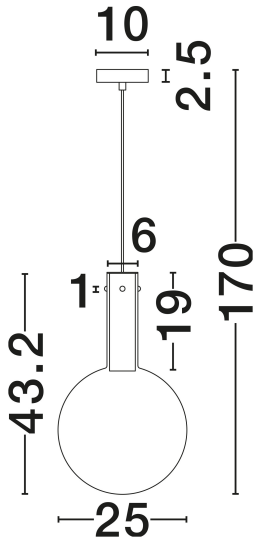

TECHNICAL DRAWING

GENERAL INFORMATION

Product Code	9030543
Collection	Indoor
Product Category	Suspension
Product Family	Nostos
Mounting Location	Ceiling
Application Environment	Indoor
Specifications	N/A

DIMENSION & WEIGHT

LxWxH (cm)	D: 25 H: 173.5
Cut Out (cm)	N/A
Weight (Kgr)	1.5

MATERIAL & COLOR

Product Color	Gradient Brown & Gold, Matt White
Body Material	Glass & Metal

APPLICATION & MOUNTING

Ambient Working Temp.	Max 45°C
Type of Protection	IP20
Dimmable	Yes
Type of Dimming	Triac
Mounting type	Surface
Mounting Depth (cm)	N/A
Led Module Replaceable	No
Light Source	LED

NOVA LUCE S.A

Schimatari Viotias
32009, Greece

+30 22620 58 121
+30 22620 56 743

info@novaluce.com
www.novaluce.com