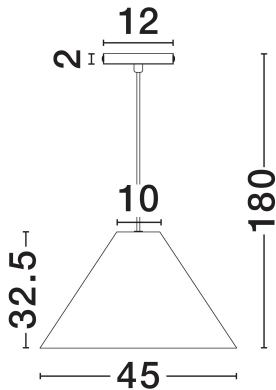

NOVA LUCE

PRODUCT DATASHEET

Version: 001

PRODUCT PHOTOGRAPH

TECHNICAL DRAWING

GENERAL INFORMATION

Product Code	9001135
Collection	Indoor
Product Category	Suspension
Product Family	Joelle
Mounting Location	Wall
Application Environment	Indoor
Specifications	N/A

DIMENSION & WEIGHT

LxWxH (cm)	D: 45 H: 180
Cut Out (cm)	N/A
Weight (Kgr)	1.5

MATERIAL & COLOR

Product Color	Rough Oak
Body Material	Papier Mache

APPLICATION & MOUNTING

Ambient Working Temp.	Max 45°C
Type of Protection	IP20
Dimmable	N/A
Type of Dimming	N/A
Mounting type	Surface
Mounting Depth (cm)	N/A
Led Module Replaceable	Yes
Light Source	E27