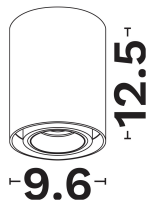

NOVA LUCE

PRODUCT DATASHEET

Version: 001

PRODUCT PHOTOGRAPH

GENERAL INFORMATION

Product Code	9030427
Product Category	Ceiling-Gu10
Product Family	Uity
Mounting Location	Ceiling
Application Environment	Indoor

DIMENSION & WEIGHT

LxWxH (cm)	D: 9.6 H: 12.5 cm
Cut out (cm)	N/A
Weight (Kgr)	N/A

TECHNICAL DRAWING

MATERIAL & COLOR

Product Color	Black
Body Material	Aluminium
Cover Material	N/A

APPLICATION & MOUNTING

Ambient Working Temp.	45 C
Type of Protection	IP20
Protection Class IK	IK03
Dimmable	N/A
Type of Dimming (Optional)	N/A
Mounting type	Surface
Mounting Depth (cm)	Ceiling
Led Module Replaceable	Yes
Light Source	Led Gu10 / Mr16
Adjustable	No