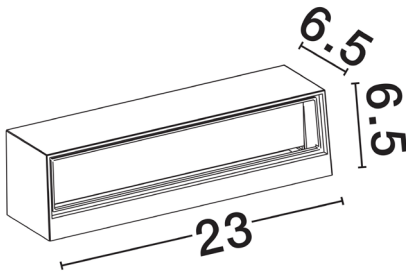

NOVA LUCE

PRODUCT DATASHEET

Version: 001

PRODUCT PHOTOGRAPH

TECHNICAL DRAWING

GENERAL INFORMATION

Product Code	9030807
Collection	Outdoor
Product Category	Wall
Product Family	Flora
Mounting Location	Wall
Application Environment	Outdoor
Specifications	Antisalt Protection

DIMENSION & WEIGHT

LxWxH (cm)	D: 13 H: 60
Cut out (cm)	N/A
Weight (Kgr)	1.1

MATERIAL & COLOR

Product Color	Black
Body Material	Aluminium & Pc

APPLICATION & MOUNTING

Ambient Working Temp.	Max 45 oC
Type of Protection	IP54
Dimmable	No
Type of Dimming (Optional)	N/A
Mounting type	Surface
Mounting Depth (cm)	N/A
Led Module Replaceable	No
Light Source	LED