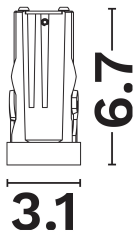

DIMENSION & WEIGHT

LxWxH (cm)	D:3.1 H:6.7 cm
Cut out (cm)	N/A
Weight (Kgr)	N/A

TECHNICAL DRAWING

MATERIAL & COLOR

Product Color	White
Body Material	Aluminium
Cover Material	N/A

APPLICATION & MOUNTING

Ambient Working Temp.	45 C
Type of Protection	IP20
Protection Class IK	IK08
Dimmable	No
Type of Dimming (Optional)	N/A
Mounting type	Recessed
Mounting Depth (cm)	Ceiling
Led Module Replaceable	No
Light Source	Led
Adjustable	No