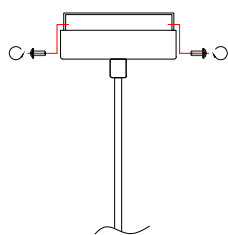

NOVA LUCE

9009121

1

Turn off the general switch

2

Drill holes & apply plastic anchors
With screws

3

Connect the wires

4

Apply the side screws

5

By rotating
Apply the glass into place

6

Turn on the general switch