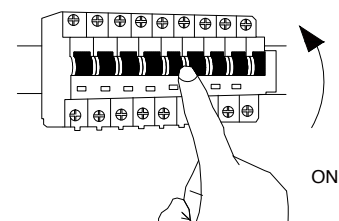

NOVA LUCE

9009121

1

Turn off the general switch

2

Drill holes & apply plastic anchors
With screws

3

Connect the wires

4

Apply the side screws

5

By rotating
Apply the glass into place

6

Turn on the general switch