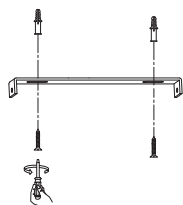

NOVA LUCE

9009121

1

Turn off the general switch

2

Drill holes & apply plastic anchors
With screws

3

Connect the wires

4

Apply the side screws

5

By rotating
Apply the glass into place

6

Turn on the general switch