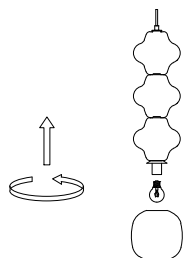

NOVA LUCE

9009121

1

Turn off the general switch

2

Drill holes & apply plastic anchors
With screws

3

Connect the wires

4

Apply the side screws

5

By rotating
Apply the glass into place

6

Turn on the general switch