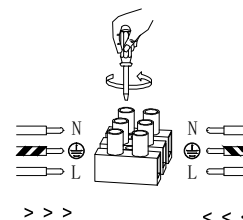

NOVA LUCE

9009121

1

Turn off the general switch

2

Drill holes & apply plastic anchors
With screws

3

Connect the wires

4

Apply the side screws

5

By rotating
Apply the glass into place

6

Turn on the general switch