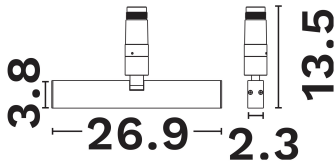

COMPATIBLE WITH

— On/Off Driver: N/A

— Triac Driver: N/A

— Dali Driver: N/A

GENERAL INFORMATION

Product Code	9492810
Product Category	Systems
Product Family	Imagine Lighting Systems
Mounting Location	Ceiling
Application Environment	Indoor

DIMENSION & WEIGHT

LxWxH (cm)	L: 26.9 W: 2.3 H: 13.5
Cut out (cm)	N/A
Weight (Kgr)	N/A

MATERIAL & COLOR

Product Color	Black
Body Material	Aluminium
Cover Material	N/A

APPLICATION & MOUNTING

Ambient Working Temp.	45 C
Type of Protection	IP20
Protection Class IK	IK03
Dimmable	No
Type of Dimming (Optional)	N/A
Mounting type	Surface
Mounting Depth (cm)	Ceiling
Led Module Replaceable	No
Light Source	Led
Adjustable	Yes

NOVA LUCE S.A

Schimatari Viotias
32009, Greece

+30 22620 58 121
+30 22620 56 743

info@novaluce.com
www.novaluce.com