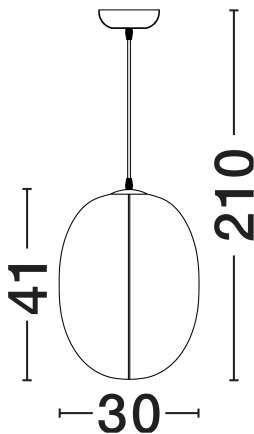

GENERAL INFORMATION

Product Code	9620164
Collection	Indoor
Product Category	Suspension
Product Family	Pierida
Mounting Location	Wall
Application Environment	Indoor
Specifications	N/A

DIMENSION & WEIGHT

LxWxH (cm)	D: 30 H: 210
Cut Out (cm)	N/A
Weight (Kgr)	0.9

MATERIAL & COLOR

Product Color	Natural & White
Body Material	Mulberry Silk & Metal

APPLICATION & MOUNTING

Ambient Working Temp.	Max 45°C
Type of Protection	IP20
Dimmable	N/A
Type of Dimming	N/A
Mounting type	Surface
Mounting Depth (cm)	N/A
Led Module Replaceable	Yes
Light Source	E27

NOVA LUCE S.A

Schimatari Viotias
32009, Greece

+30 22620 58 121
+30 22620 56 743

info@novaluce.com
www.novaluce.com