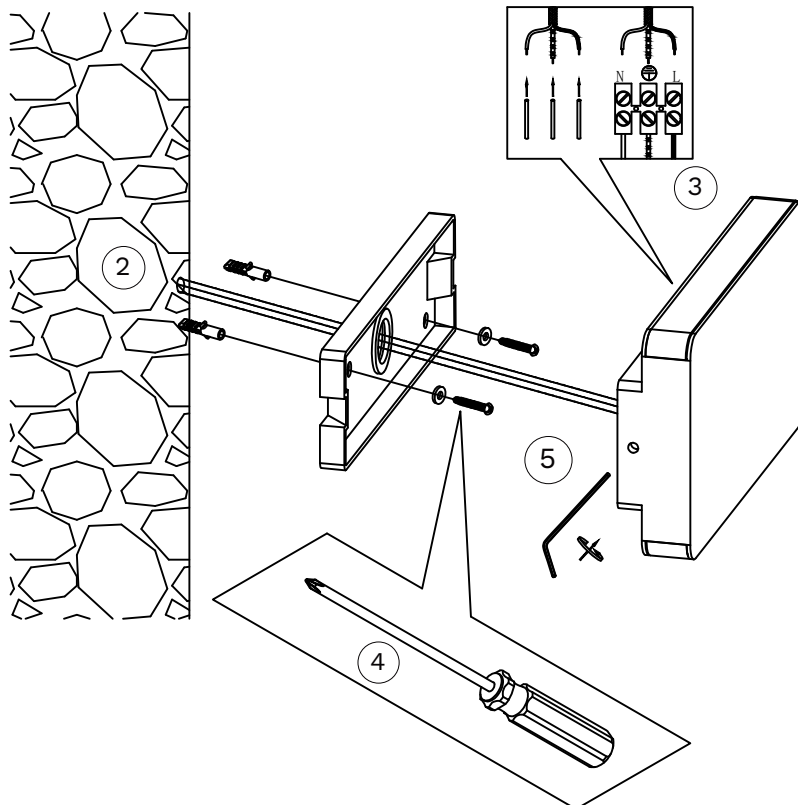

NOVA LUCE

9971460, 9971461

1

Turn off the general switch

6

Turn on the general switch

1. Turn off general switch
2. Drill holes & apply plastic anchors
3. Connect the wires
4. Make it stable by tying up screws
5. Tie up the side screws
6. Turn on the general switch