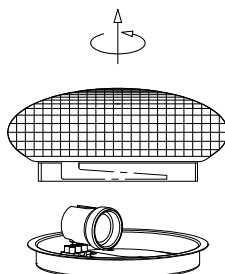

NOVA LUCE

838124

1

Turn off the general switch

2

Dismantle the product

3

Drill holes, apply screws with
Plastic anchors

4

Connect the wires

5

Apply the bulb

6

Place the glass in to place

7

Turn on the general switch