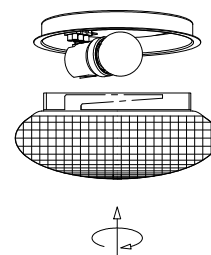

NOVA LUCE

838124

1

Turn off the general switch

2

Dismantle the product

3

Drill holes, apply screws with
Plastic anchors

4

Connect the wires

5

Apply the bulb

6

Place the glass in to place

7

Turn on the general switch