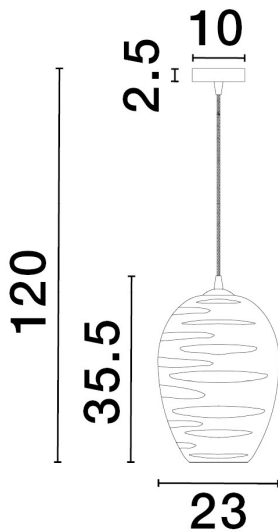

TECHNICAL DRAWING

GENERAL INFORMATION

Product Code	9009259
Collection	Decorative
Product Category	Suspension
Product Family	Evleen
Mounting Location	Ceiling
Application Environment	Indoor

DIMENSION & WEIGHT

LxWxH (cm)	L: 23 W: 35,5 H: 120
Cut out (cm)	N/A
Weight (Kgr)	1.8

MATERIAL & COLOR

Product Color	Matt Black & Grey
Body Material	Metal & Glass

APPLICATION & MOUNTING

Ambient Working Temp.	Max 45 oC
Type of Protection	IP20
Dimmable	Depends on the lamp
Type of Dimming (Optional)	N/A
Mounting type	Ceiling
Mounting Depth (cm)	N/A
Led Module Replaceable	Yes
Light Source	LED E27

NOVA LUCE S.A

Schimatari Viotias
32009, Greece

+30 22620 58 121
+30 22620 56 743

info@novaluce.com
www.novaluce.com