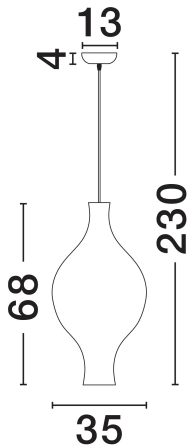

NOVA LUCE

PRODUCT DATASHEET

Version: 001

PRODUCT PHOTOGRAPH

TECHNICAL DRAWING

GENERAL INFORMATION

Product Code	9620176
Collection	Indoor
Product Category	Suspension
Product Family	Seda
Mounting Location	Wall
Application Environment	Indoor
Specifications	N/A

DIMENSION & WEIGHT

LxWxH (cm)	D: 35 H: 230
Cut Out (cm)	N/A
Weight (Kgr)	1.5

MATERIAL & COLOR

Product Color	White
Body Material	Mulberry Silk & Metal

APPLICATION & MOUNTING

Ambient Working Temp.	Max 45°C
Type of Protection	IP20
Dimmable	N/A
Type of Dimming	N/A
Mounting type	Surface
Mounting Depth (cm)	N/A
Led Module Replaceable	Yes
Light Source	E27

Power (Nominal)	1x12W
Input voltage (Nominal)	220-240V
Mains Frequency	50/60Hz

PHOTOMETRICAL DATA

Luminous Flux	N/A
Color Temperature	N/A
Light Color (Designation)	N/A

WARRANTY

Warranty	3 Years
----------	----------------