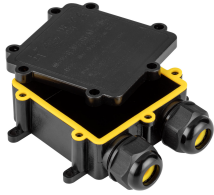

NOVA LUCE

PRODUCT DATASHEET

Version: 001

PRODUCT PHOTOGRAPH

TECHNICAL DRAWING

COMPATIBLE WITH

— On/Off Driver: N/A

— Triac Driver: N/A

— Dali Driver: N/A

GENERAL INFORMATION

Product Code	9091003
Product Category	Connectors
Product Family	Ip68 Connectors
Mounting Location	N/A
Application Environment	Outdoor

DIMENSION & WEIGHT

LxWxH (cm)	N/A
Cut out (cm)	N/A
Weight (Kgr)	N/A

MATERIAL & COLOR

Product Color	N/A
Body Material	N/A
Cover Material	N/A

APPLICATION & MOUNTING

Ambient Working Temp.	45 C
Type of Protection	IP68
Protection Class IK	N/A
Dimmable	N/A
Type of Dimming (Optional)	N/A
Mounting type	N/A
Mounting Depth (cm)	N/A
Led Module Replaceable	N/A
Light Source	N/A
Adjustable	N/A

NOVA LUCE S.A

Schimatari Viotias
32009, Greece

+30 22620 58 121
+30 22620 56 743

info@novaluce.com
www.novaluce.com