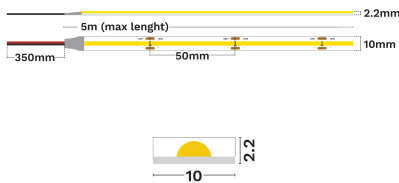

COMPATIBLE WITH

— On/Off Driver: N/A

— Triac Driver: N/A

— Dali Driver: N/A

GENERAL INFORMATION

Product Code	9680303
Product Category	Led Strips
Product Family	Vida
Mounting Location	N/A
Application Environment	Indoor

DIMENSION & WEIGHT

LxWxH (cm)	L:5m W:10 mm
Cut out (cm)	N/A
Weight (Kgr)	N/A

MATERIAL & COLOR

Product Color	N/A
Body Material	Aluminium
Cover Material	N/A

APPLICATION & MOUNTING

Ambient Working Temp.	45 C
Type of Protection	IP20
Protection Class IK	N/A
Dimmable	Yes
Type of Dimming (Optional)	Triac/Dali
Mounting type	N/A
Mounting Depth (cm)	N/A
Led Module Replaceable	No
Light Source	Led
Adjustable	No

NOVA LUCE S.A

Schimatari Viotias
32009, Greece

+30 22620 58 121
+30 22620 56 743

info@novaluce.com
www.novaluce.com