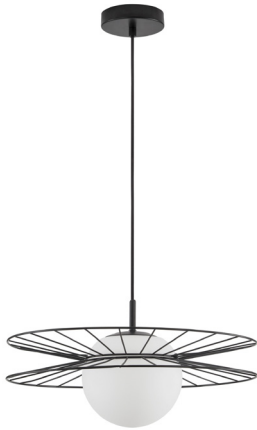

NOVA LUCE

PRODUCT DATASHEET

Version: 001

PRODUCT PHOTOGRAPH

TECHNICAL DRAWING

GENERAL INFORMATION

Product Code	9043302
Collection	Decorative
Product Category	Suspension
Product Family	Ellery
Mounting Location	Ceiling
Application Environment	Indoor

DIMENSION & WEIGHT

LxWxH (cm)	D: 45 H: 150
Cut out (cm)	N/A
Weight (Kgr)	1.4

MATERIAL & COLOR

Product Color	Sandy Black & Opal
Body Material	Metal & Glass

APPLICATION & MOUNTING

Ambient Working Temp.	Max 45 oC
Type of Protection	IP20
Dimmable	Depends on the lamp
Type of Dimming (Optional)	N/A
Mounting type	Ceiling
Mounting Depth (cm)	N/A
Led Module Replaceable	Yes
Light Source	LED ?27