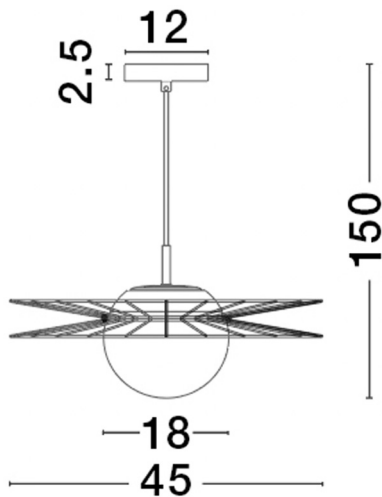

NOVA LUCE

PRODUCT DATASHEET

Version: 001

PRODUCT PHOTOGRAPH

TECHNICAL DRAWING

GENERAL INFORMATION

Product Code	9043302
Collection	Decorative
Product Category	Suspension
Product Family	Ellery
Mounting Location	Ceiling
Application Environment	Indoor

DIMENSION & WEIGHT

LxWxH (cm)	D: 45 H: 150
Cut out (cm)	N/A
Weight (Kgr)	1.4

MATERIAL & COLOR

Product Color	Sandy Black & Opal
Body Material	Metal & Glass

APPLICATION & MOUNTING

Ambient Working Temp.	Max 45 oC
Type of Protection	IP20
Dimmable	Depends on the lamp
Type of Dimming (Optional)	N/A
Mounting type	Ceiling
Mounting Depth (cm)	N/A
Led Module Replaceable	Yes
Light Source	LED ?27

Power (Nominal)	Depends on the lamp
Input voltage (Nominal)	220-240Vac
Mains Frequency	50/60Hz

PHOTOMETRICAL DATA

Luminous Flux	Depends on the lamp
Color Temperature	Depends on the lamp
Light Color (Designation)	N/A