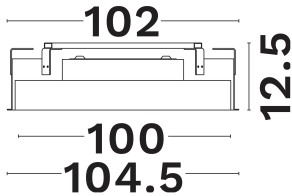

TECHNICAL DRAWING

MATERIAL & COLOR

Product Color	Black
Body Material	Aluminium
Cover Material	N/A

APPLICATION & MOUNTING

Ambient Working Temp.	45 C
Type of Protection	IP20
Protection Class IK	IK03
Dimmable	Yes
Type of Dimming (Optional)	Dimming With Controller
Mounting type	Recessed
Mounting Depth (cm)	Ceiling
Led Module Replaceable	No
Light Source	Led
Adjustable	Yes

COMPATIBLE WITH

— On/Off Driver: N/A

— Triac Driver: N/A

— Dali Driver: N/A

NOVA LUCE S.A

Schimatari Viotias
32009, Greece

+30 22620 58 121
+30 22620 56 743

info@novaluce.com
www.novaluce.com