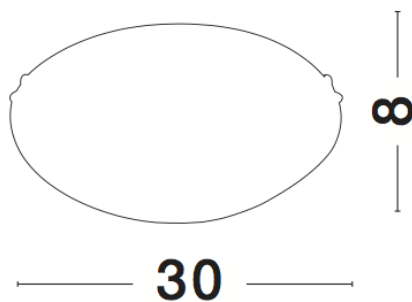

NOVA LUCE

PRODUCT DATASHEET

Version: 001

PRODUCT PHOTOGRAPH

GENERAL INFORMATION

Product Code	702202
Collection	Decorative
Product Category	Ceiling
Product Family	Shell
Mounting Location	Ceiling
Application Environment	Indoor

DIMENSION & WEIGHT

LxWxH (cm)	D: 30 H: 8
Cut out (cm)	N/A
Weight (Kgr)	1.1

TECHNICAL DRAWING

MATERIAL & COLOR

Product Color	Chrome & White
Body Material	Metal & Glass

APPLICATION & MOUNTING

Ambient Working Temp.	Max 45 oC
Type of Protection	IP20
Dimmable	Depends on the lamp
Type of Dimming (Optional)	N/A
Mounting type	Ceiling
Mounting Depth (cm)	N/A
Led Module Replaceable	Yes
Light Source	LED E27