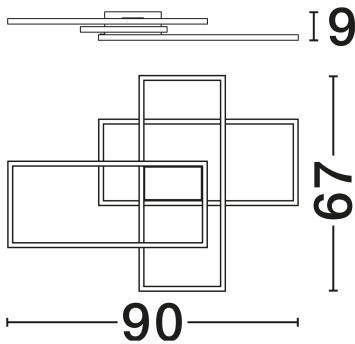

NOVA LUCE

PRODUCT DATASHEET

Version: 001

PRODUCT PHOTOGRAPH

GENERAL INFORMATION

Product Code	9508431
Collection	Indoor
Product Category	Ceiling
Product Family	Bilbao
Mounting Location	Ceiling
Application Environment	Indoor
Specifications	N/A

DIMENSION & WEIGHT

LxWxH (cm)	L: 90 W: 67 H: 9
Cut Out (cm)	N/A
Weight (Kgr)	2.9

MATERIAL & COLOR

Product Color	Matt Black
Body Material	Aluminium & Acrylic

TECHNICAL DRAWING

APPLICATION & MOUNTING

Ambient Working Temp.	Max 45°C
Type of Protection	IP20
Dimmable	Yes
Type of Dimming	Triac
Mounting type	Surface
Mounting Depth (cm)	N/A
Led Module Replaceable	No
Light Source	LED

NOVA LUCE S.A

Schimatari Viotias
32009, Greece

+30 22620 58 121
+30 22620 56 743

info@novaluce.com
www.novaluce.com