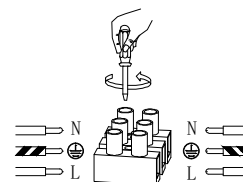

NOVA LUCE

9426751

1

Turn off the general switch

2

Drill holes Apply Plastic Anchors With Screws

3

Connect The Wires

4

Apply The Glass with the bulb In To Place

5

Apply The Side Screws

6

Turn on the general switch