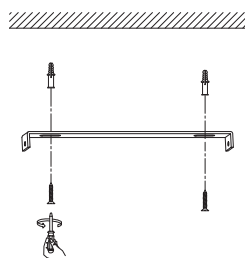

NOVA LUCE

9426751

1

Turn off the general switch

2

Drill holes Apply Plastic Anchors With Screws

3

Connect The Wires

4

Apply The Glass with the bulb In To Place

5

Apply The Side Screws

6

Turn on the general switch