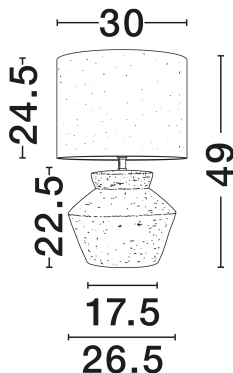

NOVA LUCE

PRODUCT DATASHEET

Version: 001

PRODUCT PHOTOGRAPH

TECHNICAL DRAWING

GENERAL INFORMATION

Product Code	9001069
Collection	Indoor
Product Category	Table
Product Family	Plumage
Mounting Location	Table
Application Environment	Indoor
Specifications	N/A

DIMENSION & WEIGHT

LxWxH (cm)	D: 32 H: 52
Cut Out (cm)	N/A
Weight (Kgr)	4.7

MATERIAL & COLOR

Product Color	Anthracite
Body Material	Ceramic

APPLICATION & MOUNTING

Ambient Working Temp.	Max 45°C
Type of Protection	IP20
Dimmable	Yes
Type of Dimming	N/A
Mounting type	Surface
Mounting Depth (cm)	N/A
Led Module Replaceable	Yes
Light Source	E27