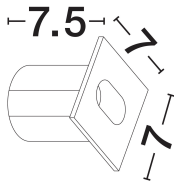

NOVA LUCE

PRODUCT DATASHEET

Version: 001

PRODUCT PHOTOGRAPH

GENERAL INFORMATION

Product Code	9050712
Collection	Outdoor
Product Category	Step Lights
Product Family	Cael
Mounting Location	Wall
Application Environment	Outdoor
Specifications	N/A

DIMENSION & WEIGHT

LxWxH (cm)	L:7 W:7 H:7.5 cm
Cut out (cm)	N/A
Weight (Kgr)	0.17

TECHNICAL DRAWING

MATERIAL & COLOR

Product Color	Sandy White
Body Material	Aluminium & Glass

APPLICATION & MOUNTING

Ambient Working Temp.	Max 45 oC
Type of Protection	IP65
Dimmable	No
Type of Dimming	N/A
Mounting type	Surface
Mounting Depth (cm)	N/A
Led Module Replaceable	No
Light Source	LED