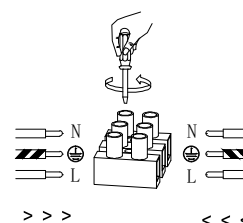

NOVA LUCE

6265004

1

Turn off the general switch

2

Drill holes & apply plastic anchors
With screws

3

Connect the wires

4

Apply the side screws

5

Turn on the general switch