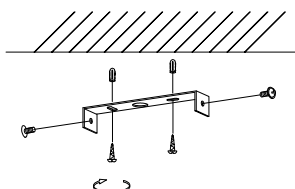

NOVA LUCE

6265004

1

Turn off the general switch

2

Drill holes & apply plastic anchors
With screws

3

Connect the wires

4

Apply the side screws

5

Turn on the general switch