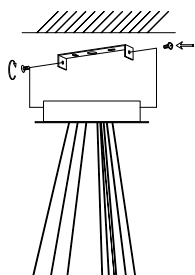

NOVA LUCE

6265004

1

Turn off the general switch

2

Drill holes & apply plastic anchors
With screws

3

Connect the wires

4

Apply the side screws

5

Turn on the general switch