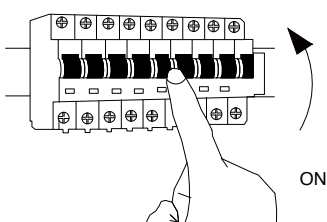

NOVA LUCE

6265004

1

Turn off the general switch

2

Drill holes & apply plastic anchors
With screws

3

Connect the wires

4

Apply the side screws

5

Turn on the general switch